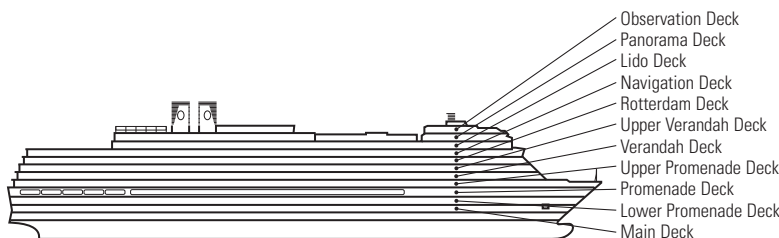

- Observation Deck
- Panorama Deck
- Lido Deck
- Navigation Deck
- Rotterdam Deck
- Upper Verandah Deck
- Verandah Deck
- Upper Promenade Deck
- Promenade Deck
- Lower Promenade Deck
- Main Deck