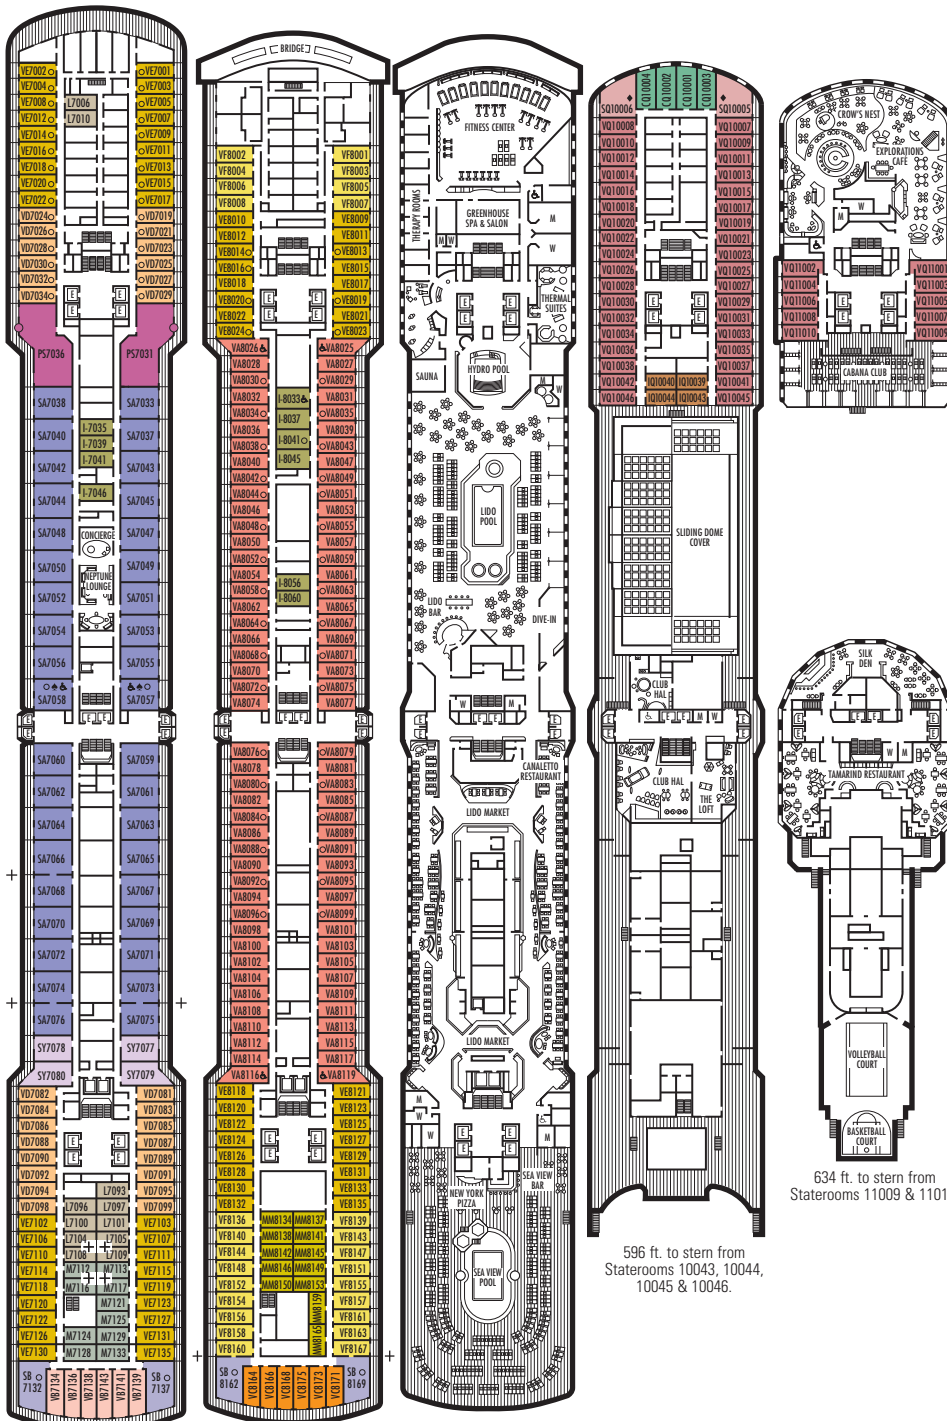

STATEROOM SYMBOL LEGEND

- Triple (2 lower beds, 1 sofa bed)
- Quad (2 lower beds, 1 sofa bed, 1 upper)
- △ Partial sea view
- × Fully obstructed view
- + Connecting rooms
- * Shower only
- ♠ Single-sink vanity

OCEAN-VIEW STATEROOMS

CQ C D DD E

Large: 2 lower beds convertible to 1 queen-size bed, bathtub & shower.

G H HH

Large: 2 lower beds convertible to 1 queen-size bed, bathtub & shower, floor-to-ceiling windows. All G-category staterooms have partial sea views. All H- & HH-category staterooms have fully obstructed views.

INTERIOR STATEROOMS

IQ I J K L

Large or Standard: 2 lower beds convertible to 1 queen-size bed, shower. Staterooms IQ10043 and IQ10044 have fully obstructed views.

▼ Spa Suites and Staterooms. Opt for the serenity of a Spa Suite or Stateroom, featuring modern spa amenities.

14 ft. to stern from
Staterooms 7136 & 7143.

16 ft. to stern from
Staterooms 8168 & 8175.

596 ft. to stern from
Staterooms 10043, 10044,
10045 & 10046.

634 ft. to stern from
Staterooms 11009 & 11010.

- Observation Deck
- Panorama Deck
- Lido Deck
- Navigation Deck
- Rotterdam Deck
- Upper Verandah Deck
- Verandah Deck
- Upper Promenade Deck
- Promenade Deck
- Lower Promenade Deck
- Main Deck