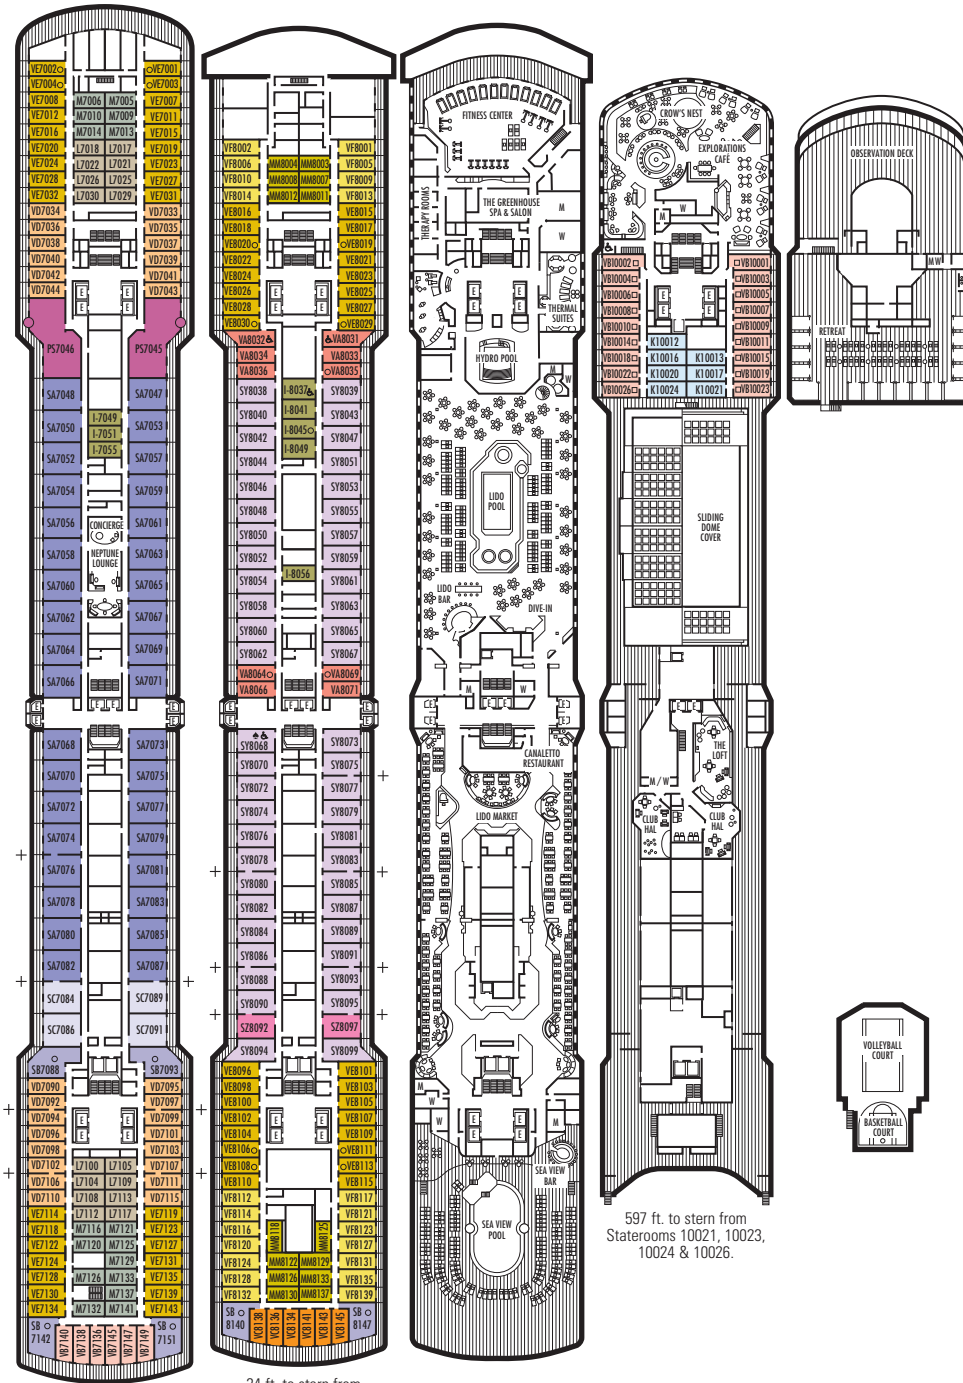

MAIN DECK
Staterooms 1001–1127
252 ft. from bow to
Staterooms 1001 & 1002.

102 ft. to stern from
Staterooms 1123 & 1127.

LOWER PROMENADE DECK

PROMENADE DECK

UPPER PROMENADE DECK
Staterooms 4001–4185
102 ft. from bow to
Staterooms 4001 & 4002.

VERANDAH STATEROOMS

VA VB VC VD VE
VF VH

Verandah: 2 lower beds convertible to 1 queen-size bed, bathtub & shower, sitting area, private verandah, floor-to-ceiling windows.

OCEAN-VIEW STATEROOMS

C D DD E F

Large: 2 lower beds convertible to 1 queen-size bed, bathtub & shower.

G H HH

Large: 2 lower beds convertible to 1 queen-size bed, bathtub & shower. All G-category staterooms have partial sea views. All H- & HH-category staterooms have fully obstructed views.

INTERIOR STATEROOMS

I J K L M
MM N

Large or Standard: 2 lower beds convertible to 1 queen-size bed, shower.

27 ft. to stern from
Staterooms 7136 & 7145.

34 ft. to stern from
Staterooms 8134 & 8141.

597 ft. to stern from
Staterooms 10021, 10023,
10024 & 10026.