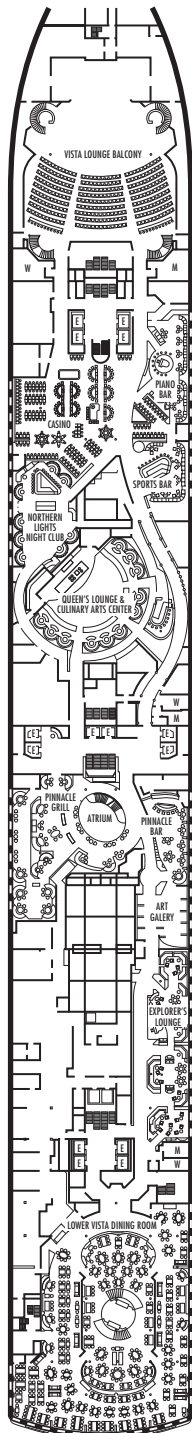

PROMENADE DECK