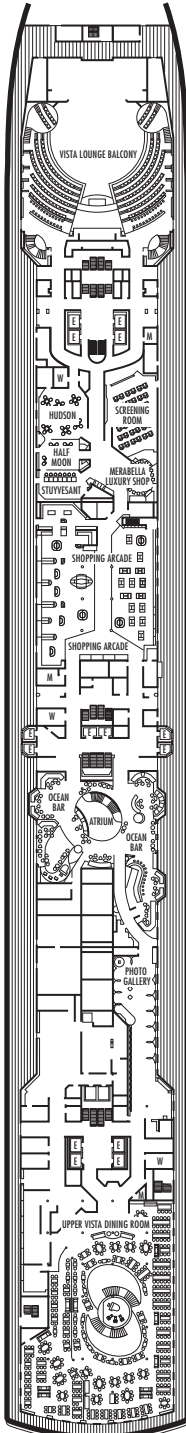

MAIN DECK
Staterooms 1001–1127
252 ft. from bow to
Staterooms 1001 & 1002.

102 ft. to stern from
Staterooms 1123 & 1127.

LOWER PROMENADE DECK

PROMENADE DECK

UPPER PROMENADE DECK
Staterooms 4001–4185
102 ft. from bow to
Staterooms 4001 & 4002.

9 ft. to stern from
Staterooms 4174 & 4179.

VERANDAH DECK
Staterooms 5001–5191
102 ft. from bow to
Staterooms 5001 & 5002.

UPPER VERANDAH DECK
Staterooms 6001–6177
112 ft. from bow to
Staterooms 6003 & 6004.

21 ft. to stern from
Staterooms 6162 & 6173.

STATEROOM SYMBOL LEGEND

- Triple (2 lower beds, 1 sofa bed)
- Quad (2 lower beds, 1 sofa bed, 1 upper)
- △ Partial sea view
- × Fully obstructed view
- ⊕ Connecting rooms
- Shower only
- ♠ Single-sink vanity
- Staterooms have solid steel verandah railings instead of clear-view Plexiglas® railings
- ♿ Suites SY8068, SC6175, SC6164, SY5002 & SY5001 are wheelchair accessible, bathtub and roll-in shower. Suite SS6108 and staterooms I-8037, VA8032, VA8031, VA6049, VB6004, VB6003, VA5140, VA5137, VA5054, VA5051, VA4132, VA4131, H4090, H4089, VA4052, VA4051, D1100, C1082, C1081, J1074, K1012 & K1011 are wheelchair accessible, roll-in shower only.

SHIP SPECIFICATIONS & FACILITIES

- 1,964 Guests
- 812 Crew
- 82,305 Gross Tons
- 936 Feet Long
- 11 Guest Decks
- Wraparound Promenade Deck
- 6 Restaurants & Cafes
- 8 Entertainment Venues
- 10 Lounges/Bars
- 2 Outdoor Swimming Pools (one with sliding glass roof)
- Spa & Salon
- Fitness Center
- Suite Lounge
- Duty-free Shops
- Library/Internet Cafe
- Onboard Wi-Fi Access
- Casino
- Sport Courts