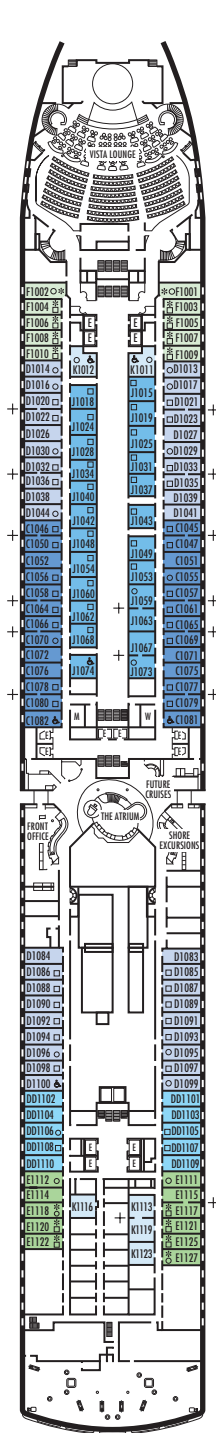

MAIN DECK
Staterooms 1001–1127
252 ft. from bow to
Staterooms 1001 & 1002.

102 ft. to stern from
Staterooms 1123 & 1127.

LOWER PROMENADE DECK