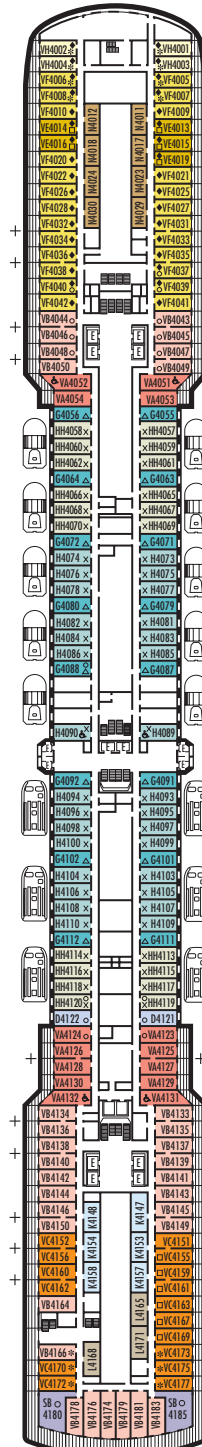

UPPER PROMENADE DECK
Staterooms 4001–4185
102 ft. from bow to
Staterooms 4001 & 4002.

9 ft. to stern from
Staterooms 4174 & 4179.

VERANDAH DECK
Staterooms 5001–5191
102 ft. from bow to
Staterooms 5001 & 5002.