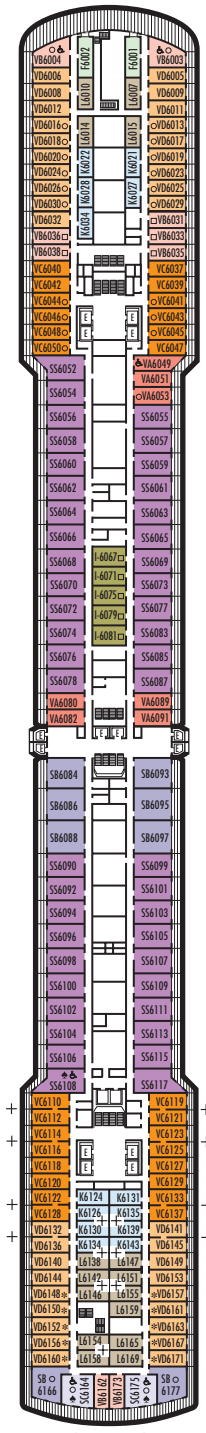

21 ft. to stern from
Staterooms 6162 & 6173.

STATEROOM SYMBOL LEGEND

- Triple (2 lower beds, 1 sofa bed)
- Quad (2 lower beds, 1 sofa bed, 1 upper)
- △ Partial sea view
- × Fully obstructed view
- ⊕ Connecting rooms
- Shower only
- ♠ Single-sink vanity
- Staterooms have solid steel verandah railings instead of clear-view Plexiglas® railings
- ♿ Suites SY8068, SC6175, SC6164, SY5002 & SY5001 are wheelchair accessible, bathtub and roll-in shower. Suite SS6108 and staterooms I-8037, VA8032, VA8031, VA6049, VB6004, VB6003, VA5140, VA5137, VA5054, VA5051, VA4132, VA4131, H4090, H4089, VA4052, VA4051, D1100, C1082, C1081, J1074, K1012 & K1011 are wheelchair accessible, roll-in shower only.

SHIP SPECIFICATIONS & FACILITIES

- 1,964 Guests
- 812 Crew
- 82,305 Gross Tons
- 936 Feet Long
- 11 Guest Decks
- Wraparound Promenade Deck
- 6 Restaurants & Cafes
- 8 Entertainment Venues
- 10 Lounges/Bars
- 2 Outdoor Swimming Pools (one with sliding glass roof)
- Spa & Salon
- Fitness Center
- Suite Lounge
- Duty-free Shops
- Library/Internet Cafe
- Onboard Wi-Fi Access
- Casino
- Sport Courts