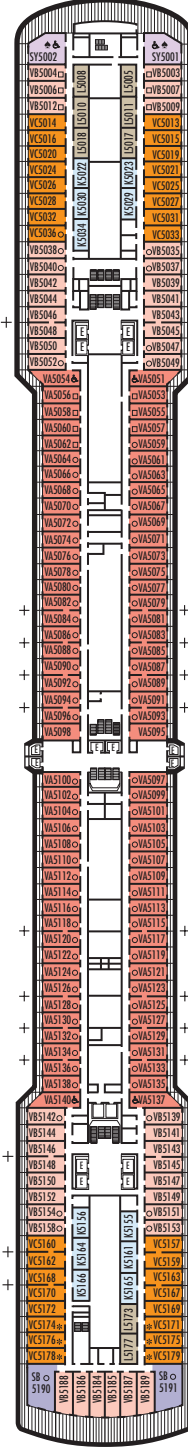

UPPER VERANDAH DECK
Staterooms 6001–6177
112 ft. from bow to
Staterooms 6003 & 6004.