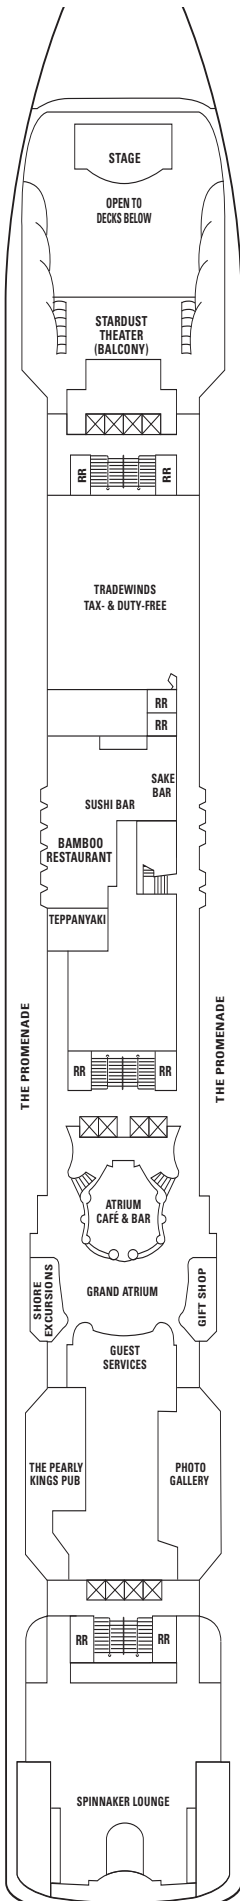

NORWEGIAN DAWN DECK PLANS

FEATURES

- 17 Dining Options/
12 Bars & Lounges
- 2 Main Pools*1 Kids' Pool
- 6 Hot Tubs
- 6,694-square foot
Garden Villas
- Casino
- Spa & Fitness Center
- Youth Centers

◆ Heated pool available

SYMBOL LEGEND

- Stateroom with facilities for the disabled (For information, contact Reservations)
- PrivaSea partially enclosed balcony
- ↕ Connecting staterooms
- ▲ Third-person occupancy available
- + Third- and/or fourth-person occupancy available
- ★ Third-, fourth- and/or fifth-person occupancy available
- ☆ Up-to-sixth-person occupancy available
- ⊠ Elevator
- ⊞ Elevator
- RR Restroom

DECK 14

DECK 13

DECK 12

DECK 11

DECK 10

SB SE SF B1 B3 BA BC
I1 IB ID

DECK 9

SF B1 B3 BD BX OA OK
OX I1 IB ID

DECK 8

DECK 7

DECK 6

O1 OB OG IE IF

DECK 5

OF OG IE IF IX

DECK 4