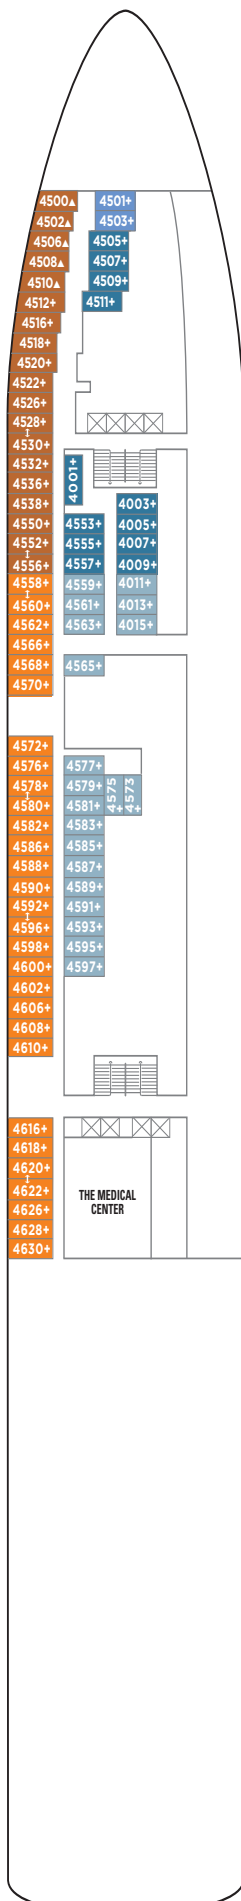

NORWEGIAN DAWN DECK PLANS

FEATURES

- 17 Dining Options/
12 Bars & Lounges
- 2 Main Pools*1 Kids' Pool
- 6 Hot Tubs
- 6,694-square foot
Garden Villas
- Casino
- Spa & Fitness Center
- Youth Centers

◆ Heated pool available

SYMBOL LEGEND

- Stateroom with facilities for the disabled (For information, contact Reservations)
- PrivaSea partially enclosed balcony
- ↕ Connecting staterooms
- ▲ Third-person occupancy available
- + Third- and/or fourth-person occupancy available
- ★ Third-, fourth- and/or fifth-person occupancy available
- ☆ Up-to-sixth-person occupancy available
- ⊠ Elevator
- ⊞ Elevator
- RR Restroom

DECK 14

DECK 13

DECK 12

DECK 11

DECK 10

SB SE SF B1 B3 BA BC
I1 IB ID

DECK 9

SF B1 B3 BD BX OA OK
OX I1 IB ID

DECK 8

DECK 7

DECK 6

O1 OB OG IE IF

DECK 5

OF OG IE IF IX

DECK 4