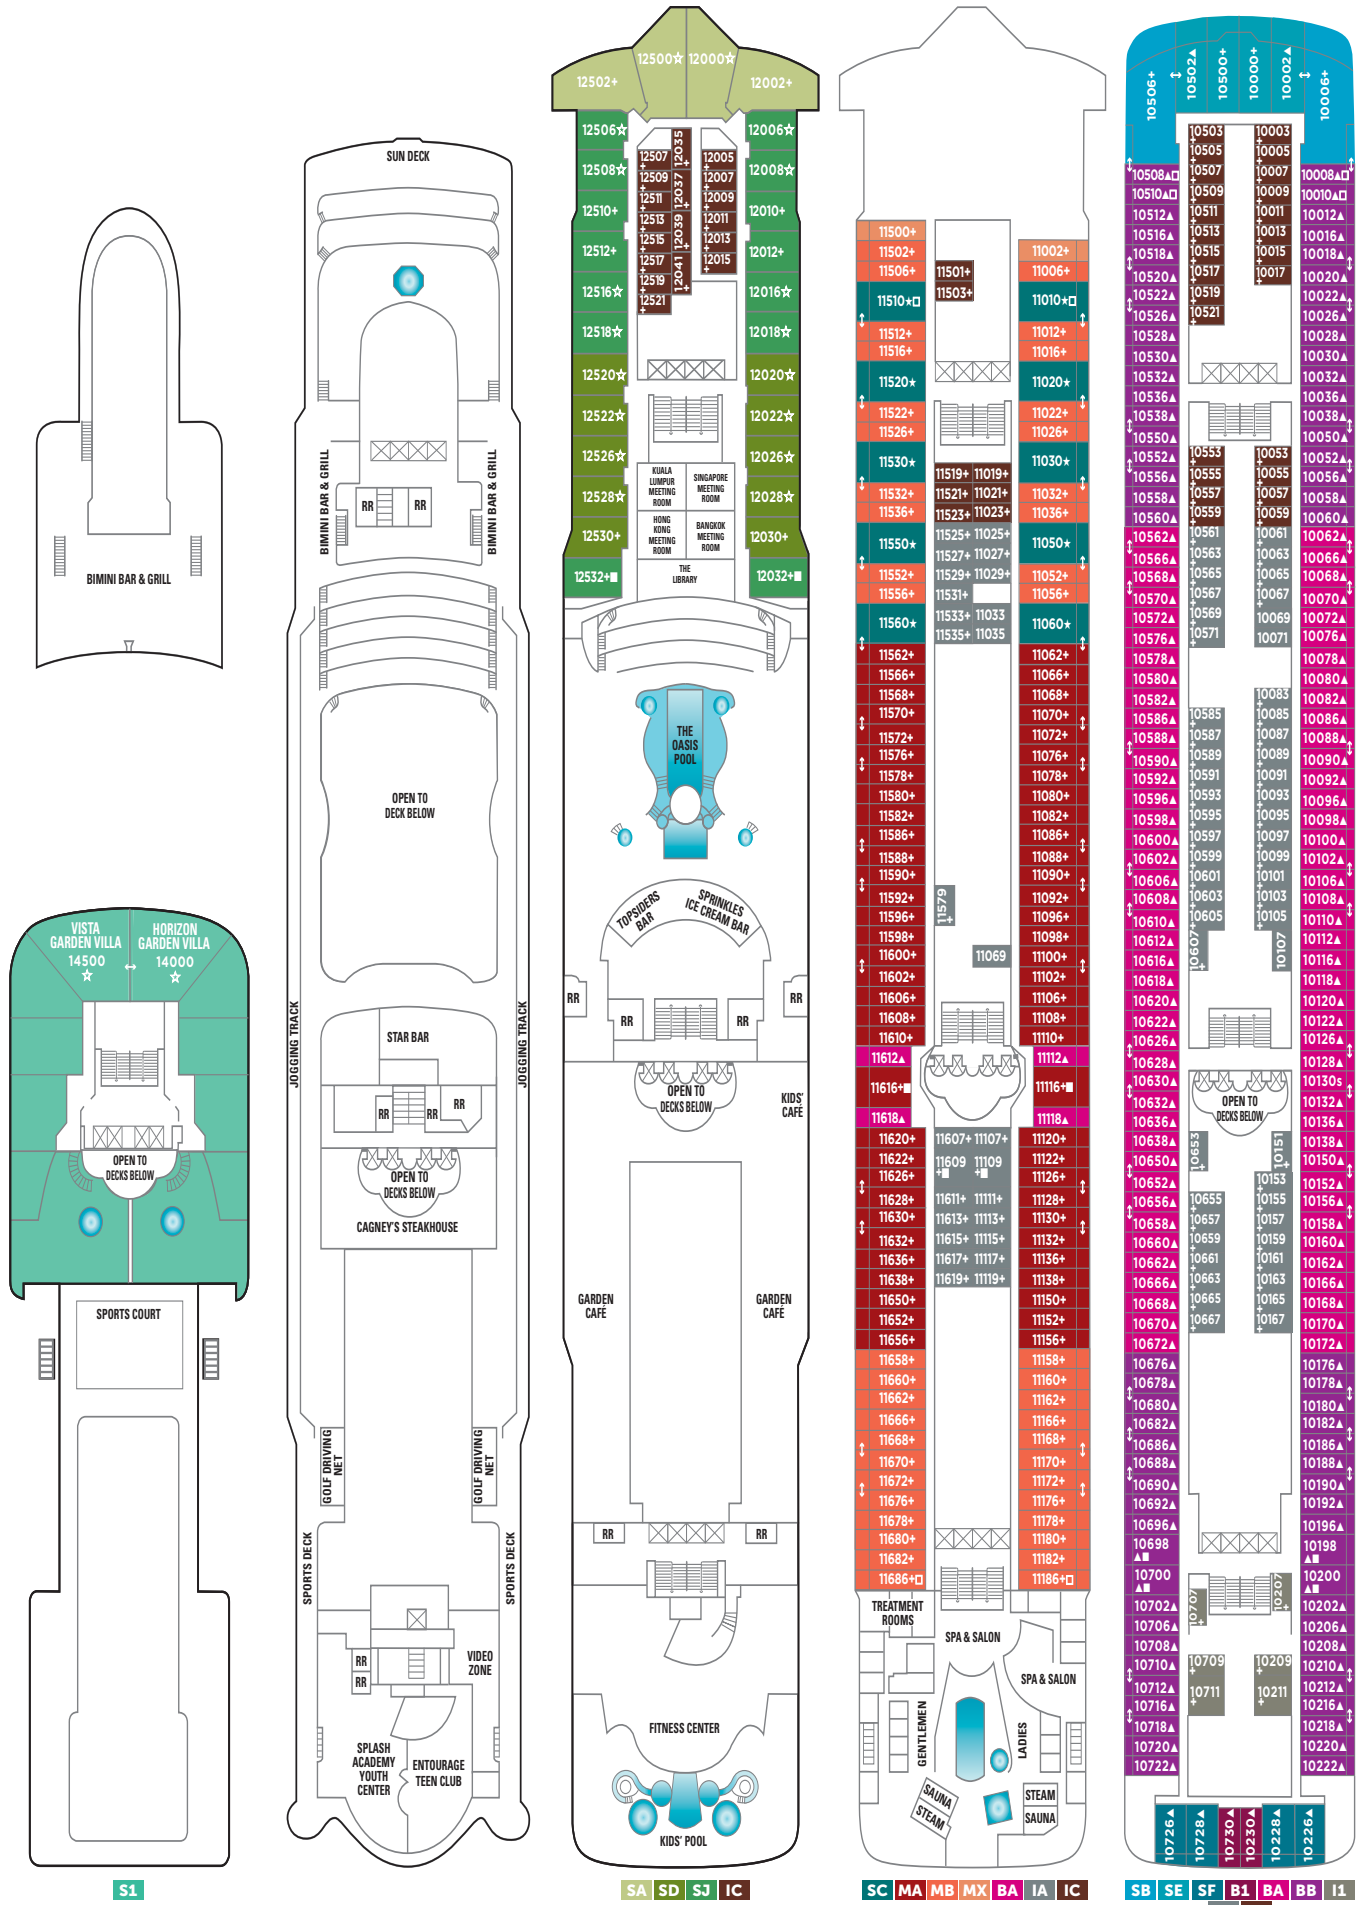

NORWEGIAN DAWN DECK PLANS

FEATURES

- 17 Dining Options/
12 Bars & Lounges
- 2 Main Pools*1 Kids' Pool
- 6 Hot Tubs
- 6,694-square foot
Garden Villas
- Casino
- Spa & Fitness Center
- Youth Centers

◆ Heated pool available

SYMBOL LEGEND

- Stateroom with facilities for the disabled (For information, contact Reservations)
- PrivaSea partially enclosed balcony
- ↕ Connecting staterooms
- ▲ Third-person occupancy available
- + Third- and/or fourth-person occupancy available
- ★ Third-, fourth- and/or fifth-person occupancy available
- ☆ Up-to-sixth-person occupancy available
- ⊠ Elevator
- ⊞ Elevator
- RR Restroom

DECK 14

DECK 13

DECK 12

DECK 11

DECK 10

SB SE SF B1 B3 BA BC
I1 IB ID

DECK 9

SF B1 B3 BD BX OA OK
OX I1 IB ID

DECK 8

DECK 7

DECK 6

O1 OB OG IE IF

DECK 5

OF OG IE IF IX

DECK 4