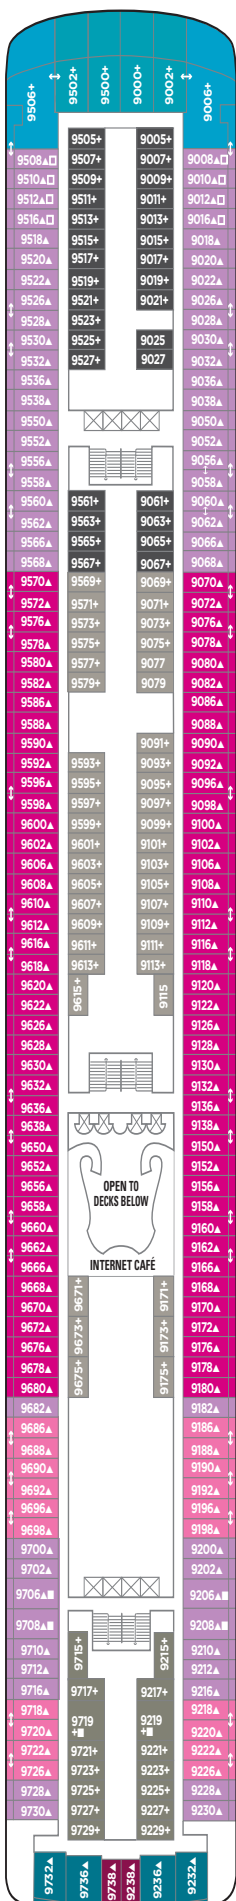

NORWEGIAN DAWN DECK PLANS

FEATURES

- 17 Dining Options/
12 Bars & Lounges
- 2 Main Pools*1 Kids' Pool
- 6 Hot Tubs
- 6,694-square foot
Garden Villas
- Casino
- Spa & Fitness Center
- Youth Centers

◆ Heated pool available

SYMBOL LEGEND

- Stateroom with facilities for the disabled (For information, contact Reservations)
- PrivaSea partially enclosed balcony
- ↕ Connecting staterooms
- ▲ Third-person occupancy available
- + Third- and/or fourth-person occupancy available
- ★ Third-, fourth- and/or fifth-person occupancy available
- ☆ Up-to-sixth-person occupancy available
- ⊠ Elevator
- ⊞ Elevator
- RR Restroom

DECK 14

DECK 13

DECK 12

DECK 11

DECK 10

SB SE SF B1 B3 BA BC
I1 IB ID

DECK 9

SF B1 B3 BD BX OA OK
OX I1 IB ID

DECK 8

DECK 7

DECK 6

O1 OB OG IE IF

DECK 5

OF OG IE IF IX

DECK 4