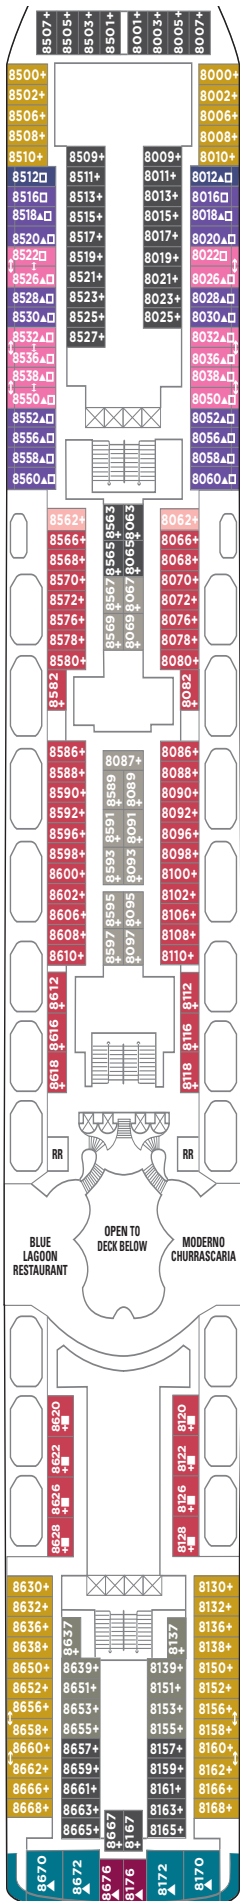

NORWEGIAN DAWN DECK PLANS

FEATURES

- 17 Dining Options/
12 Bars & Lounges
- 2 Main Pools*1 Kids' Pool
- 6 Hot Tubs
- 6,694-square foot
Garden Villas
- Casino
- Spa & Fitness Center
- Youth Centers

◆ Heated pool available

SYMBOL LEGEND

- Stateroom with facilities for the disabled (For information, contact Reservations)
- PrivaSea partially enclosed balcony
- ↕ Connecting staterooms
- ▲ Third-person occupancy available
- + Third- and/or fourth-person occupancy available
- ★ Third-, fourth- and/or fifth-person occupancy available
- ☆ Up-to-sixth-person occupancy available
- ⊠ Elevator
- ⊞ Elevator
- RR Restroom

DECK 14

DECK 13

DECK 12

DECK 11

DECK 10

SB SE SF B1 B3 BA BC
I1 IB ID

DECK 9

SF B1 B3 BD BX OA OK
OX I1 IB ID

DECK 8

DECK 7

DECK 6

O1 OB OG IE IF

DECK 5

OF OG IE IF IX

DECK 4