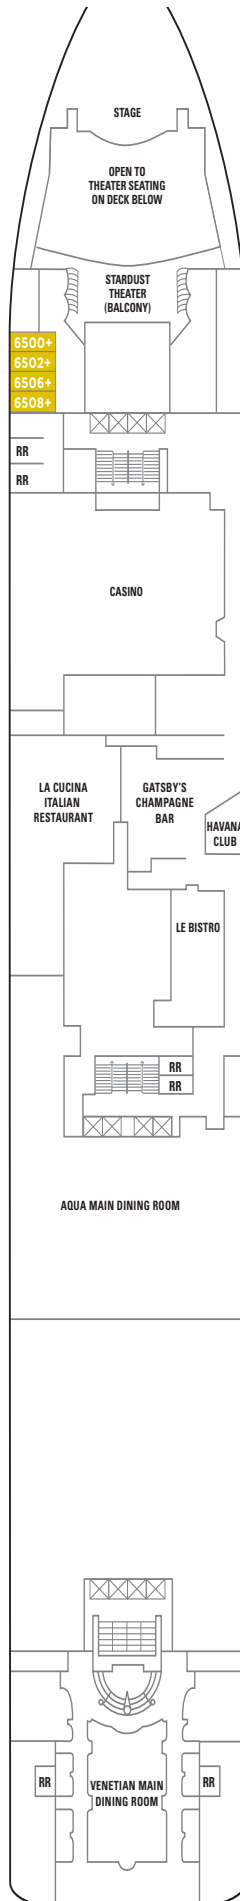

NORWEGIAN DAWN DECK PLANS

FEATURES

- 17 Dining Options/
12 Bars & Lounges
- 2 Main Pools*1 Kids' Pool
- 6 Hot Tubs
- 6,694-square foot
Garden Villas
- Casino
- Spa & Fitness Center
- Youth Centers

◆ Heated pool available

SYMBOL LEGEND

- Stateroom with facilities for the disabled (For information, contact Reservations)
- PrivaSea partially enclosed balcony
- ↕ Connecting staterooms
- ▲ Third-person occupancy available
- + Third- and/or fourth-person occupancy available
- ★ Third-, fourth- and/or fifth-person occupancy available
- ☆ Up-to-sixth-person occupancy available
- ⊠ Elevator
- ⊞ Elevator
- RR Restroom

DECK 14

DECK 13

DECK 12

DECK 11

DECK 10

SB SE SF B1 B3 BA BC
I1 IB ID

DECK 9

SF B1 B3 BD BX OA OK
OX I1 IB ID

DECK 8

DECK 7

DECK 6

O1 OB OG IE IF

DECK 5

OF OG IE IF IX

DECK 4