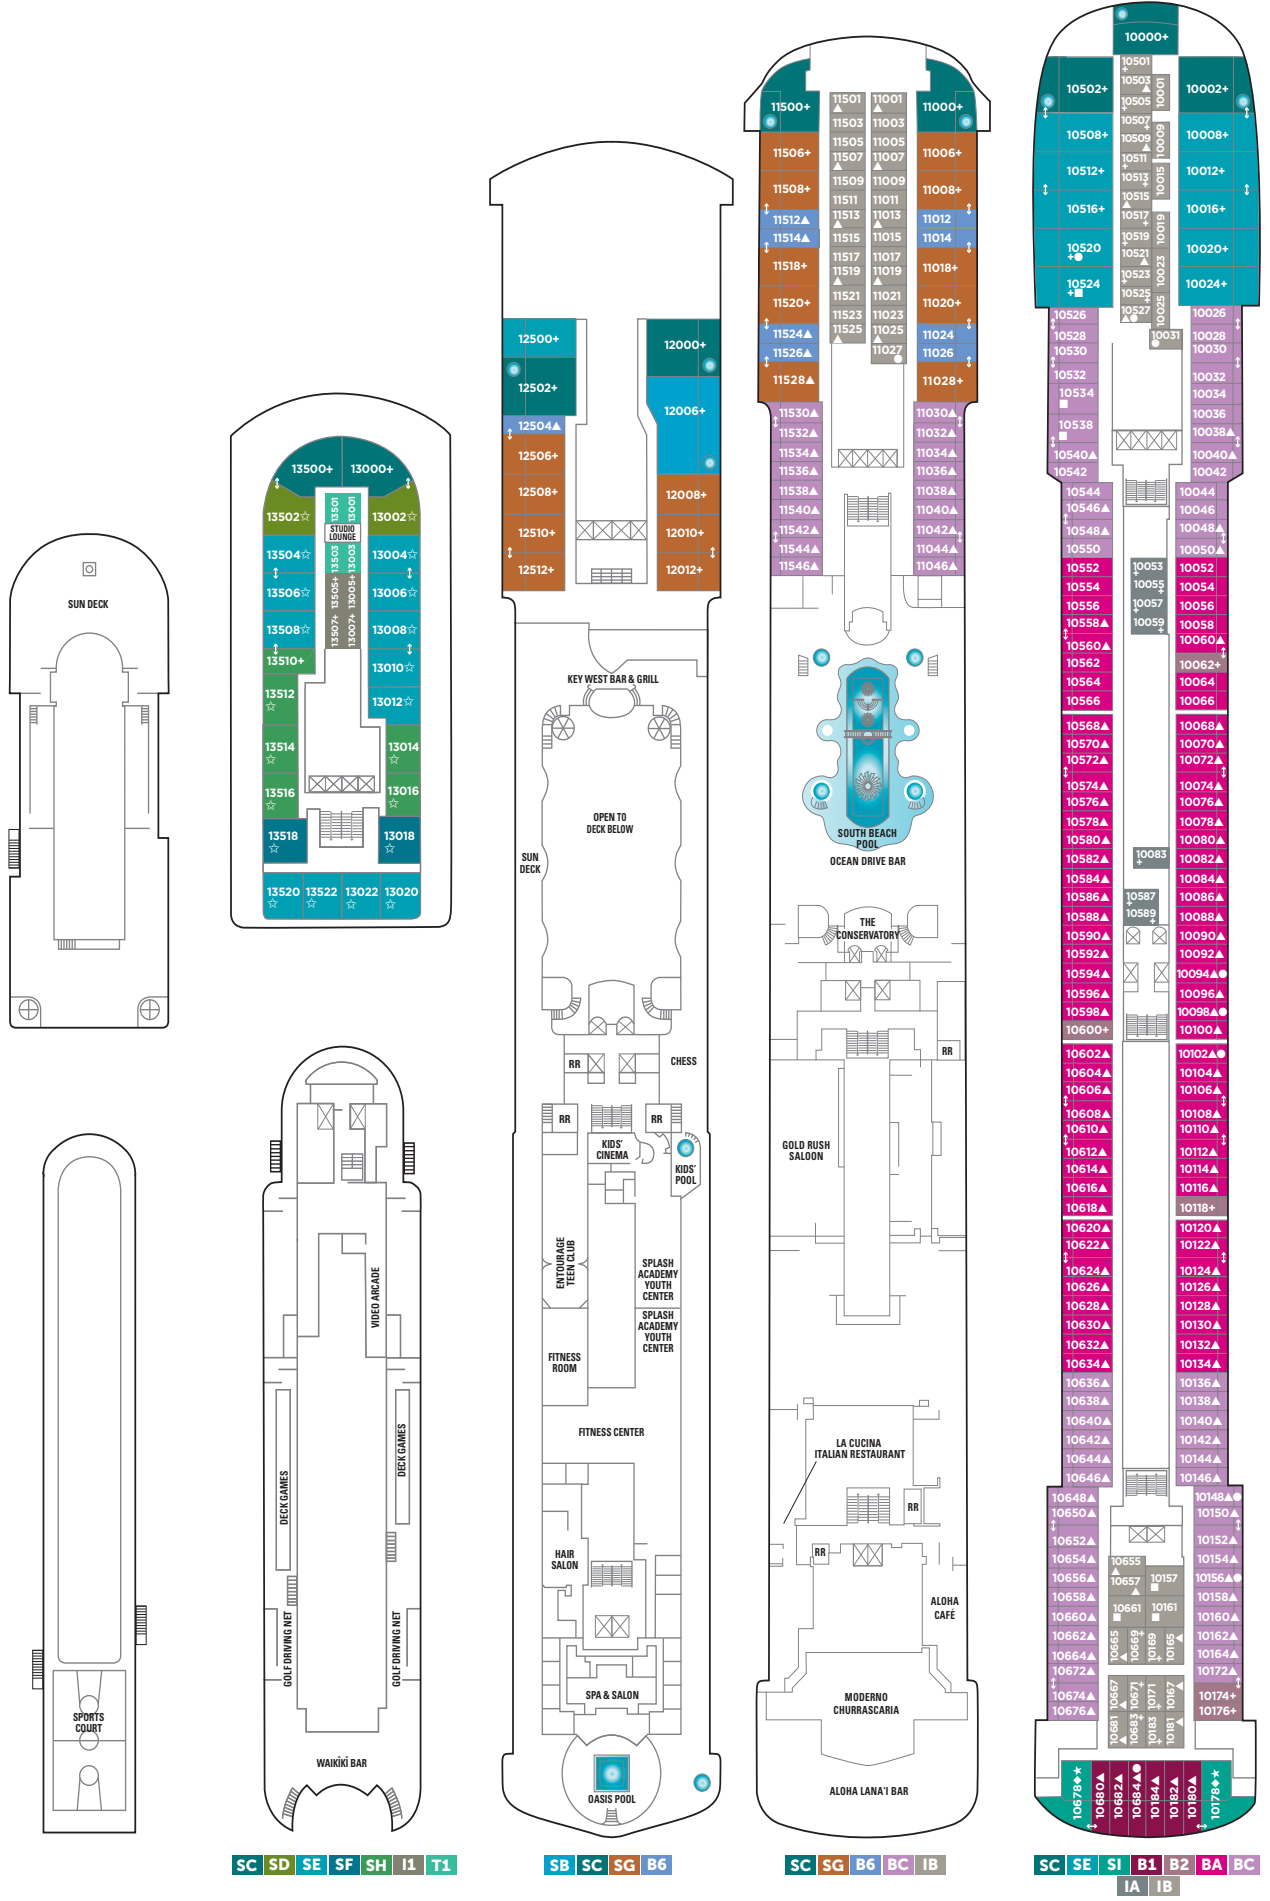

# PRIDE OF AMERICA DECK PLANS

## FEATURES

- 18 Dining Options/  
11 Bars & Lounges
- 2 Main Pools\*/ 1 Kids' Pool
- 4 Hot Tubs
- Studio Staterooms
- Youth Centers

◇ Heated pool available

## SYMBOL LEGEND

- Stateroom with facilities for the disabled (For information, contact Reservations)
- Stateroom equipped for the hearing-impaired
- △ Stateroom with king-size bed
- ◆ Stateroom with queen-size bed
- ↕ Connecting staterooms
- ▲ Third-person occupancy available
- + Third- and/or fourth-person occupancy available
- ★ Third-, fourth- and/or fifth-person occupancy available
- ☆ Up-to-sixth-person occupancy available
- ⊠ Elevator
- ⊞ Elevator
- RR Restroom

DECK 8

SI SJ B1 B2 B3 B7 BF  
BX OA OK OX ID

DECK 7

DECK 6

DECK 5

DECK 4

O1 OA OC IA ID IX