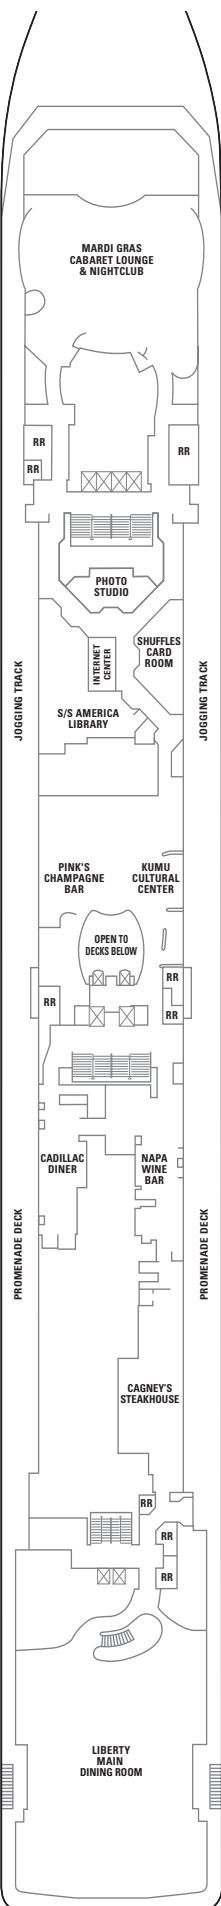

## FEATURES

- 18 Dining Options/  
11 Bars & Lounges
- 2 Main Pools\*/ 1 Kids' Pool
- 4 Hot Tubs
- Studio Staterooms
- Youth Centers

◇ Heated pool available

## SYMBOL LEGEND

- Stateroom with facilities for the disabled (For information, contact Reservations)
- Stateroom equipped for the hearing-impaired
- △ Stateroom with king-size bed
- ◆ Stateroom with queen-size bed
- ↕ Connecting staterooms
- ▲ Third-person occupancy available
- + Third- and/or fourth-person occupancy available
- ★ Third-, fourth- and/or fifth-person occupancy available
- ☆ Up-to-sixth-person occupancy available
- ⊠ Elevator
- ⊞ Elevator
- RR Restroom

DECK 14

DECK 13

DECK 12

DECK 11

DECK 10

SA SI B1 B2 B6 BA BD  
I1 IA IC

DECK 9

SC SI B1 B2 B3 B6 BB  
BE I1 IC

DECK 8

SI SJ B1 B2 B3 B7 BF  
BX OA OK OX ID

DECK 7

DECK 6

DECK 5

DECK 4

O1 OA OC IA ID IX