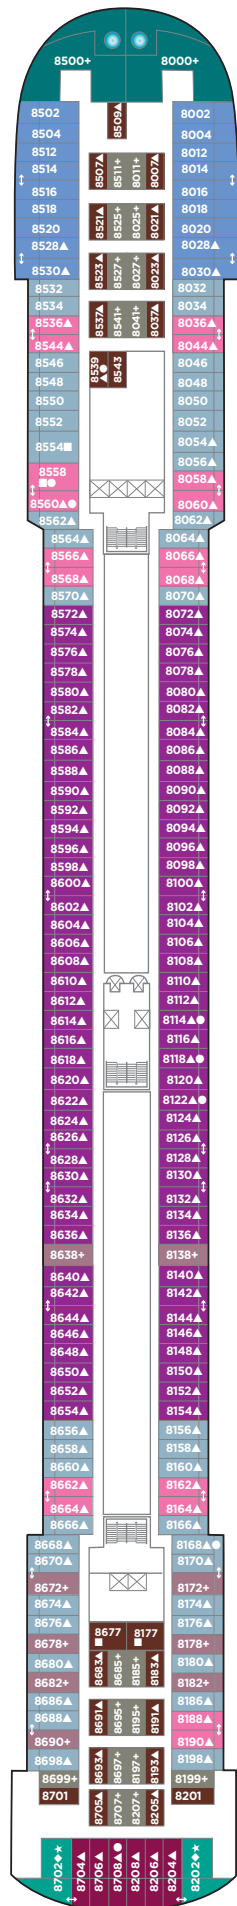

## FEATURES

- 18 Dining Options/  
11 Bars & Lounges
- 2 Main Pools\*/ 1 Kids' Pool
- 4 Hot Tubs
- Studio Staterooms
- Youth Centers

◇ Heated pool available

## SYMBOL LEGEND

- Stateroom with facilities for the disabled (For information, contact Reservations)
- Stateroom equipped for the hearing-impaired
- △ Stateroom with king-size bed
- ◆ Stateroom with queen-size bed
- ↕ Connecting staterooms
- ▲ Third-person occupancy available
- + Third- and/or fourth-person occupancy available
- ★ Third-, fourth- and/or fifth-person occupancy available
- ☆ Up-to-sixth-person occupancy available
- ⊠ Elevator
- ⊞ Elevator
- RR Restroom

DECK 14

DECK 13

DECK 12

DECK 11

DECK 10

SA SI B1 B2 B6 BA BD  
I1 IA IC

DECK 9

SC SI B1 B2 B3 B6 BB  
BE I1 IC

DECK 8

SI SJ B1 B2 B3 B7 BF  
BX OA OK OX ID

DECK 7

DECK 6

DECK 5

DECK 4

O1 OA OC IA ID IX