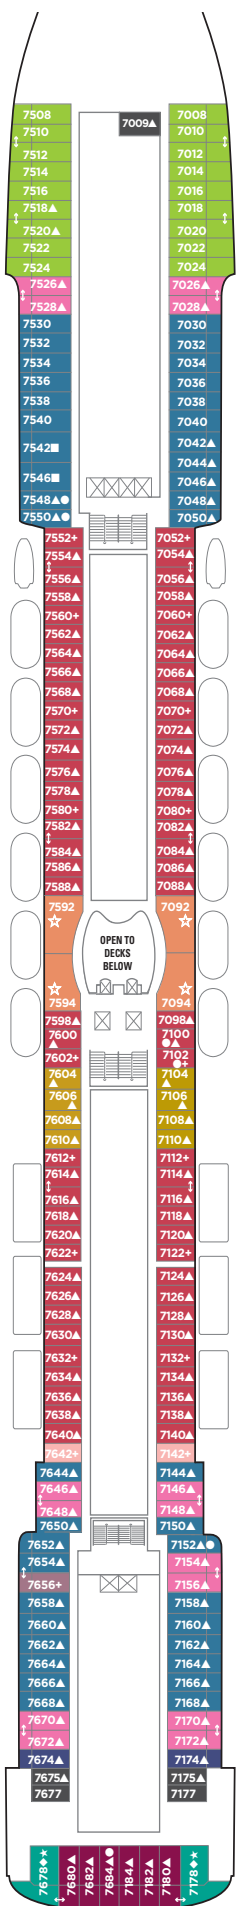

## FEATURES

- 18 Dining Options/  
11 Bars & Lounges
- 2 Main Pools\*/ 1 Kids' Pool
- 4 Hot Tubs
- Studio Staterooms
- Youth Centers

◇ Heated pool available

## SYMBOL LEGEND

- Stateroom with facilities for the disabled (For information, contact Reservations)
- Stateroom equipped for the hearing-impaired
- △ Stateroom with king-size bed
- ◆ Stateroom with queen-size bed
- ↕ Connecting staterooms
- ▲ Third-person occupancy available
- + Third- and/or fourth-person occupancy available
- ★ Third-, fourth- and/or fifth-person occupancy available
- ☆ Up-to-sixth-person occupancy available
- ⊠ Elevator
- ⊞ Elevator
- RR Restroom

DECK 14

DECK 13

DECK 12

DECK 11

DECK 10

SA SI B1 B2 B6 BA BD  
I1 IA IC

DECK 9

SC SI B1 B2 B3 B6 BB  
BE I1 IC

DECK 8

SI SJ B1 B2 B3 B7 BF  
BX OA OK OX ID

DECK 7

DECK 6

DECK 5

DECK 4

O1 OA OC IA ID IX