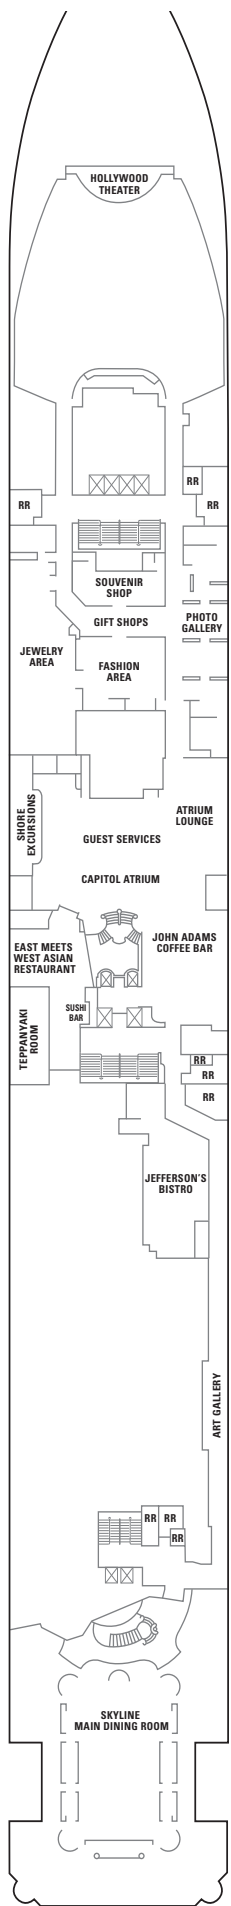

## FEATURES

- 18 Dining Options/  
11 Bars & Lounges
- 2 Main Pools\*/ 1 Kids' Pool
- 4 Hot Tubs
- Studio Staterooms
- Youth Centers

◇ Heated pool available

## SYMBOL LEGEND

- Stateroom with facilities for the disabled (For information, contact Reservations)
- Stateroom equipped for the hearing-impaired
- △ Stateroom with king-size bed
- ◆ Stateroom with queen-size bed
- ↕ Connecting staterooms
- ▲ Third-person occupancy available
- + Third- and/or fourth-person occupancy available
- ★ Third-, fourth- and/or fifth-person occupancy available
- ☆ Up-to-sixth-person occupancy available
- ⊠ Elevator
- ⊞ Elevator
- RR Restroom

DECK 14

DECK 13

DECK 12

DECK 11

DECK 10

SA SI B1 B2 B6 BA BD  
I1 IA IC

DECK 9

SC SI B1 B2 B3 B6 BB  
BE I1 IC

DECK 8

SI SJ B1 B2 B3 B7 BF  
BX OA OK OX ID

DECK 7

DECK 6

DECK 5

DECK 4

O1 OA OC IA ID IX