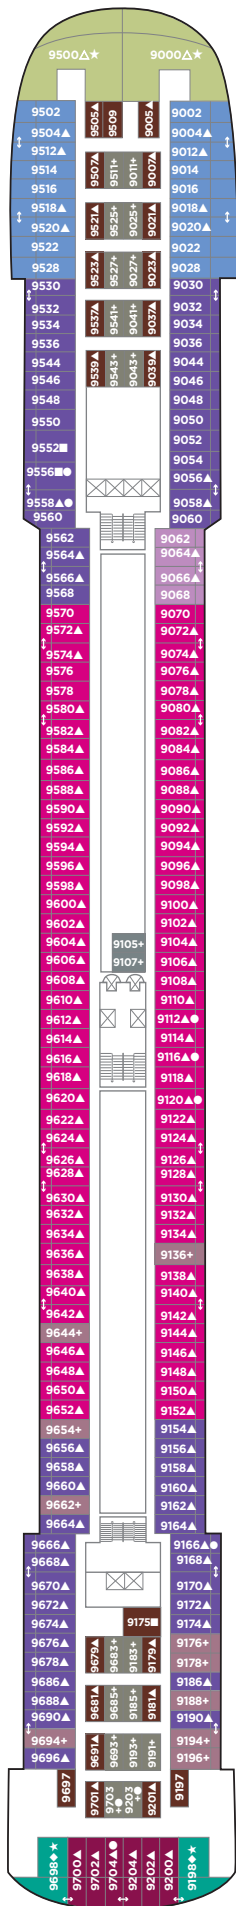

## FEATURES

- 18 Dining Options/  
11 Bars & Lounges
- 2 Main Pools\*/ 1 Kids' Pool
- 4 Hot Tubs
- Studio Staterooms
- Youth Centers

◇ Heated pool available

## SYMBOL LEGEND

- Stateroom with facilities for the disabled (For information, contact Reservations)
- Stateroom equipped for the hearing-impaired
- △ Stateroom with king-size bed
- ◆ Stateroom with queen-size bed
- ↕ Connecting staterooms
- ▲ Third-person occupancy available
- + Third- and/or fourth-person occupancy available
- ★ Third-, fourth- and/or fifth-person occupancy available
- ☆ Up-to-sixth-person occupancy available
- ⊠ Elevator
- ⊞ Elevator
- RR Restroom

DECK 14

DECK 13

DECK 12

DECK 11

DECK 10

SA SI B1 B2 B6 BA BD  
I1 IA IC

DECK 9

SC SI B1 B2 B3 B6 BB  
BE I1 IC

DECK 8

SI SJ B1 B2 B3 B7 BF  
BX OA OK OX ID

DECK 7

DECK 6

DECK 5

DECK 4

O1 OA OC IA ID IX