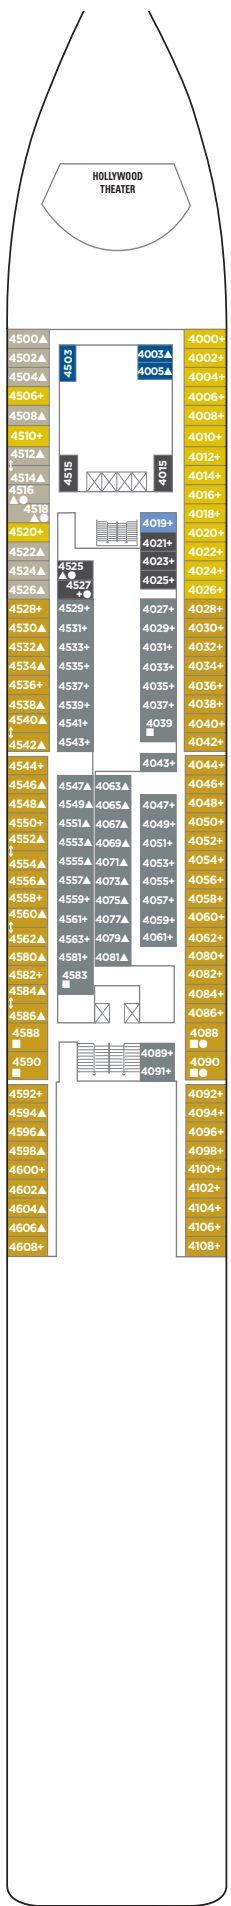

## FEATURES

- 18 Dining Options/  
11 Bars & Lounges
- 2 Main Pools\*/ 1 Kids' Pool
- 4 Hot Tubs
- Studio Staterooms
- Youth Centers

◇ Heated pool available

## SYMBOL LEGEND

- Stateroom with facilities for the disabled (For information, contact Reservations)
- Stateroom equipped for the hearing-impaired
- △ Stateroom with king-size bed
- ◆ Stateroom with queen-size bed
- ↕ Connecting staterooms
- ▲ Third-person occupancy available
- + Third- and/or fourth-person occupancy available
- ★ Third-, fourth- and/or fifth-person occupancy available
- ☆ Up-to-sixth-person occupancy available
- ⊠ Elevator
- ⊞ Elevator
- RR Restroom

DECK 14

DECK 13

DECK 12

DECK 11

DECK 10

SA SI B1 B2 B6 BA BD  
I1 IA IC

DECK 9

SC SI B1 B2 B3 B6 BB  
BE I1 IC

DECK 8

SI SJ B1 B2 B3 B7 BF  
BX OA OK OX ID

DECK 7

DECK 6

DECK 5

DECK 4

O1 OA OC IA ID IX