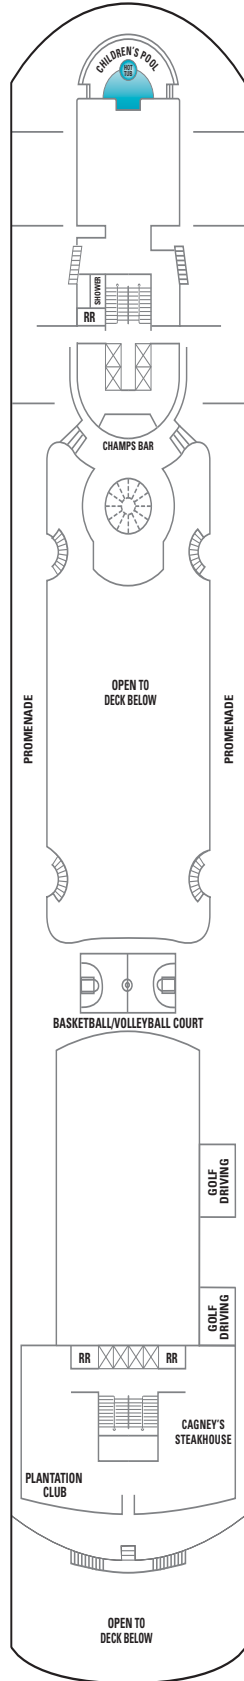

NORWEGIAN SKY DECK PLANS

FEATURES

- 13 Dining Options/
12 Bars & Lounges
- 2 Main Pools*1 Kids' Pool
- 5 Hot Tubs
- Casino
- Spa & Fitness Center
- Youth Centers

◆ Heated pool available

SYMBOL LEGEND

- Stateroom with facilities for the disabled (For information, contact Reservations)
- Stateroom equipped for the hearing-impaired
- ↕ Connecting staterooms
- ▲ Third-person occupancy available
- + Third- and/or fourth-person occupancy available
- ★ Third-, fourth- and/or fifth-person occupancy available
- ☒ Elevator
- ☒ Elevator
- RR Restroom

SPORTS DECK 12

POOL DECK 11

SE SG B1 B3 BA BB O1
OA I1 IA IB IC ID

NORWAY DECK 10

SB SE SF B1 B3 BA BC BX
O1 OA I1 IA IB IC ID

FJORD DECK 9