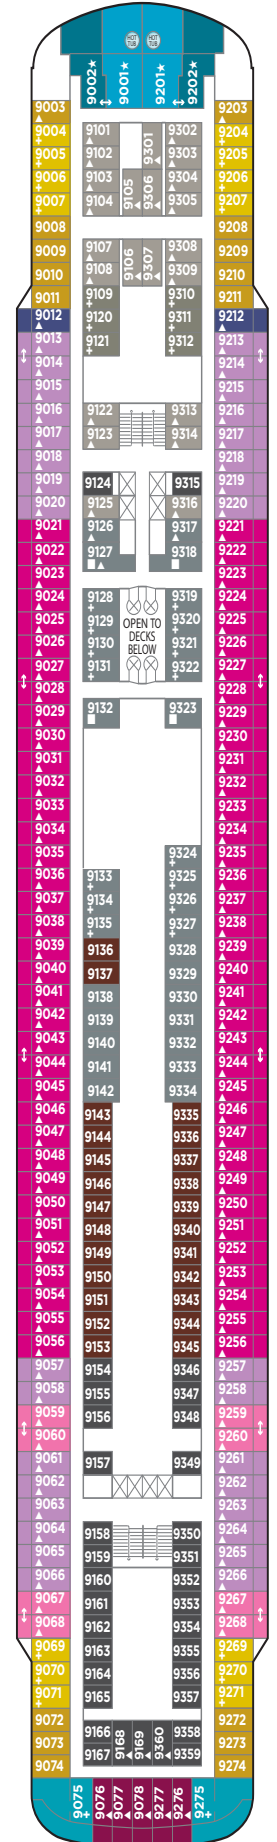

NORWEGIAN SKY DECK PLANS

FEATURES

- 13 Dining Options/
12 Bars & Lounges
- 2 Main Pools*1 Kids' Pool
- 5 Hot Tubs
- Casino
- Spa & Fitness Center
- Youth Centers

◆ Heated pool available

SYMBOL LEGEND

- Stateroom with facilities for the disabled (For information, contact Reservations)
- Stateroom equipped for the hearing-impaired
- ↕ Connecting staterooms
- ▲ Third-person occupancy available
- + Third- and/or fourth-person occupancy available
- ★ Third-, fourth- and/or fifth-person occupancy available
- ☒ Elevator
- ☒ Elevator
- RR Restroom

SPORTS DECK 12

POOL DECK 11

SE SG B1 B3 BA BB O1
OA I1 IA IB IC ID

NORWAY DECK 10

SB SE SF B1 B3 BA BC BX
O1 OA I1 IA IB IC ID

FJORD DECK 9