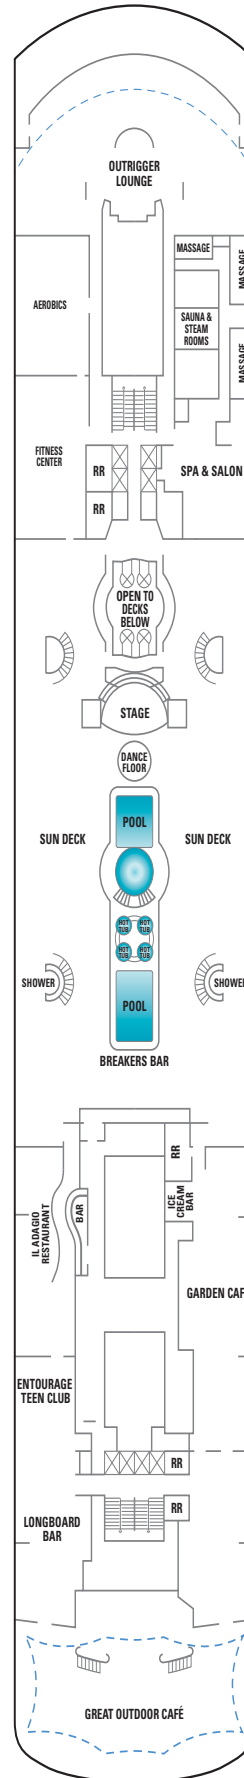

NORWEGIAN SKY DECK PLANS

FEATURES

- 13 Dining Options/
12 Bars & Lounges
- 2 Main Pools*1 Kids' Pool
- 5 Hot Tubs
- Casino
- Spa & Fitness Center
- Youth Centers

◆ Heated pool available

SYMBOL LEGEND

- Stateroom with facilities for the disabled (For information, contact Reservations)
- Stateroom equipped for the hearing-impaired
- ↕ Connecting staterooms
- ▲ Third-person occupancy available
- + Third- and/or fourth-person occupancy available
- ★ Third-, fourth- and/or fifth-person occupancy available
- ☒ Elevator
- ☒ Elevator
- RR Restroom

SPORTS DECK 12

POOL DECK 11

SE SG B1 B3 BA BB O1
OA I1 IA IB IC ID

NORWAY DECK 10

SB SE SF B1 B3 BA BC BX
O1 OA I1 IA IB IC ID

FJORD DECK 9