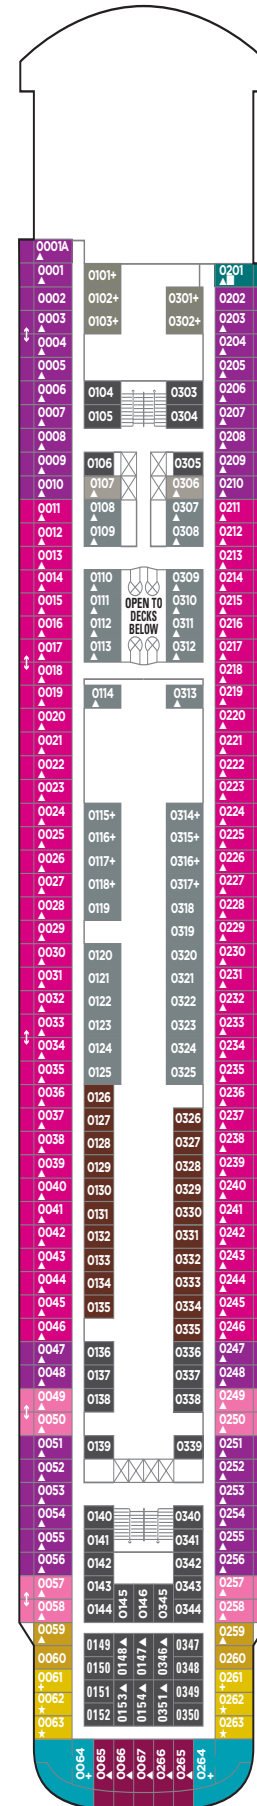

NORWEGIAN SKY DECK PLANS

FEATURES

- 13 Dining Options/
12 Bars & Lounges
- 2 Main Pools*1 Kids' Pool
- 5 Hot Tubs
- Casino
- Spa & Fitness Center
- Youth Centers

◆ Heated pool available

SYMBOL LEGEND

- Stateroom with facilities for the disabled (For information, contact Reservations)
- Stateroom equipped for the hearing-impaired
- ↕ Connecting staterooms
- ▲ Third-person occupancy available
- + Third- and/or fourth-person occupancy available
- ★ Third-, fourth- and/or fifth-person occupancy available
- ☒ Elevator
- ☒ Elevator
- RR Restroom

SPORTS DECK 12

POOL DECK 11

SE SG B1 B3 BA BB O1
OA I1 IA IB IC ID

NORWAY DECK 10

SB SE SF B1 B3 BA BC BX
O1 OA I1 IA IB IC ID

FJORD DECK 9