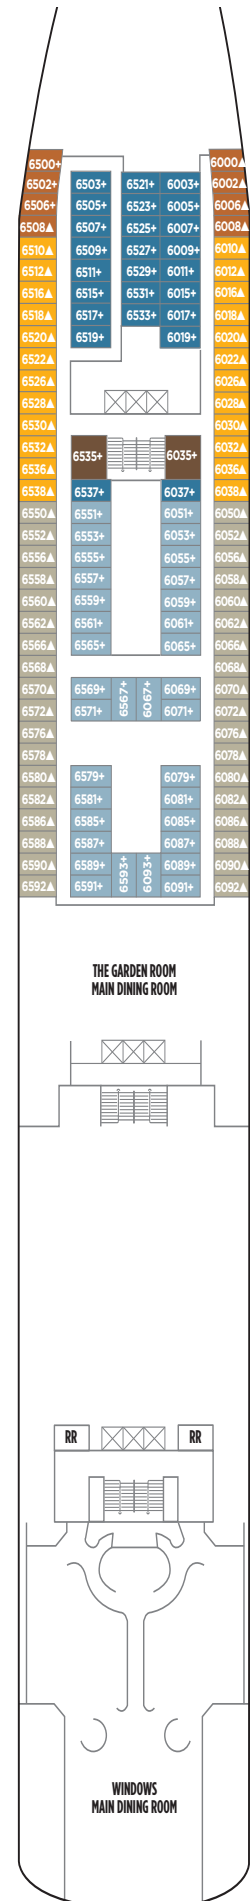

NORWEGIAN SPIRIT DECK PLANS

FEATURES

- 16 Dining Options/
13 Bars & Lounges
- 2 Swimming Pools*
1 Kids' Pool
- 5 Hot Tubs
- Casino
- Spa & Fitness Center
- Youth Centers

◆ Heated pool available

SYMBOL LEGEND

- Stateroom with facilities for the disabled (For information, contact Reservations)
- ↕ Connecting staterooms
- ◆ Stateroom with queen-size bed
- ▲ Third-person occupancy available
- + Third- and/or fourth-person occupancy available
- * Stateroom with two lower beds that cannot be pushed together
- ☒ Elevator
- RR Restroom

B3 BA BC I1 IA IC

SE SF B3 BA BC I2 IA ID

SB SG BB BD BX OA I1
I2 IA IB ID

DECK 9

O3 OA ID

DECK 8

DECK 7

OB OC OG I2 IE IF

DECK 6

OC OG I2 IE IF

DECK 5

O2 OF OG OX I2 IE
IF IX

DECK 4