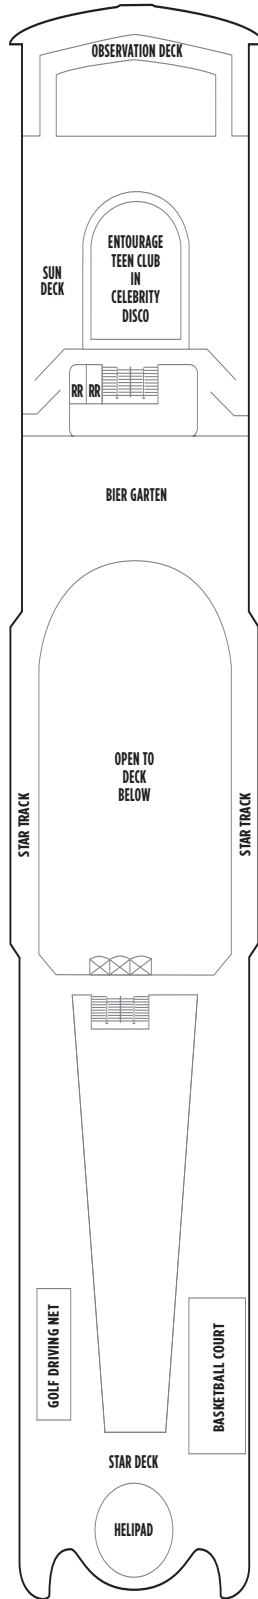

NORWEGIAN SPIRIT DECK PLANS

FEATURES

- 16 Dining Options/
13 Bars & Lounges
- 2 Swimming Pools*
1 Kids' Pool
- 5 Hot Tubs
- Casino
- Spa & Fitness Center
- Youth Centers

◆ Heated pool available

SYMBOL LEGEND

- Stateroom with facilities for the disabled (For information, contact Reservations)
- ↕ Connecting staterooms
- ◆ Stateroom with queen-size bed
- ▲ Third-person occupancy available
- + Third- and/or fourth-person occupancy available
- * Stateroom with two lower beds that cannot be pushed together
- ☒ Elevator
- RR Restroom

B3 BA BC I1 IA IC

SE SF B3 BA BC I2 IA ID

SB SG BB BD BX OA I1
I2 IA IB ID

DECK 9

O3 OA ID

DECK 8

DECK 7

OB OC OG I2 IE IF

DECK 6

OC OG I2 IE IF

DECK 5

O2 OF OG OX I2 IE
IF IX

DECK 4