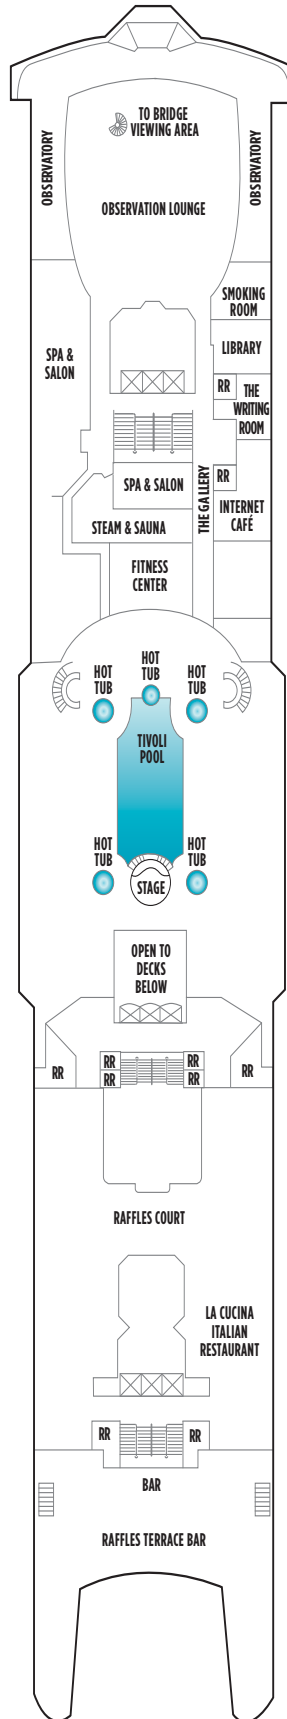

NORWEGIAN SPIRIT DECK PLANS

FEATURES

- 16 Dining Options/
13 Bars & Lounges
- 2 Swimming Pools*
1 Kids' Pool
- 5 Hot Tubs
- Casino
- Spa & Fitness Center
- Youth Centers

◆ Heated pool available

SYMBOL LEGEND

- Stateroom with facilities for the disabled (For information, contact Reservations)
- ↕ Connecting staterooms
- ◆ Stateroom with queen-size bed
- ▲ Third-person occupancy available
- + Third- and/or fourth-person occupancy available
- * Stateroom with two lower beds that cannot be pushed together
- ☒ Elevator
- RR Restroom

B3 BA BC I1 IA IC

SE SF B3 BA BC I2 IA ID

SB SG BB BD BX OA I1
I2 IA IB ID

DECK 9

O3 OA ID

DECK 8

DECK 7

OB OC OG I2 IE IF