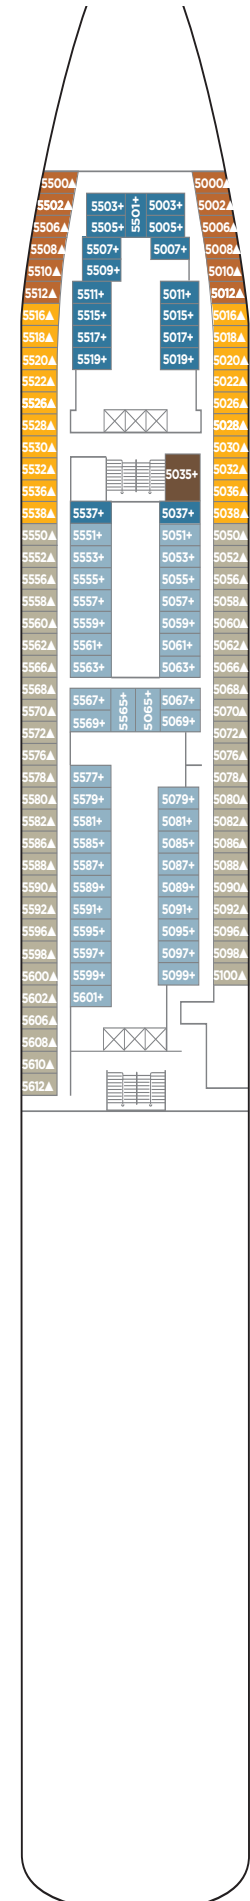

NORWEGIAN SPIRIT DECK PLANS

FEATURES

- 16 Dining Options/
13 Bars & Lounges
- 2 Swimming Pools*
1 Kids' Pool
- 5 Hot Tubs
- Casino
- Spa & Fitness Center
- Youth Centers

◆ Heated pool available

SYMBOL LEGEND

- Stateroom with facilities for the disabled (For information, contact Reservations)
- ↕ Connecting staterooms
- ◆ Stateroom with queen-size bed
- ▲ Third-person occupancy available
- + Third- and/or fourth-person occupancy available
- * Stateroom with two lower beds that cannot be pushed together
- ☒ Elevator
- RR Restroom

B3 BA BC I1 IA IC

SE SF B3 BA BC I2 IA ID

SB SG BB BD BX OA I1
I2 IA IB ID

DECK 9

O3 OA ID

DECK 8

DECK 7

OB OC OG I2 IE IF

DECK 6

OC OG I2 IE IF

DECK 5

O2 OF OG OX I2 IE
IF IX

DECK 4