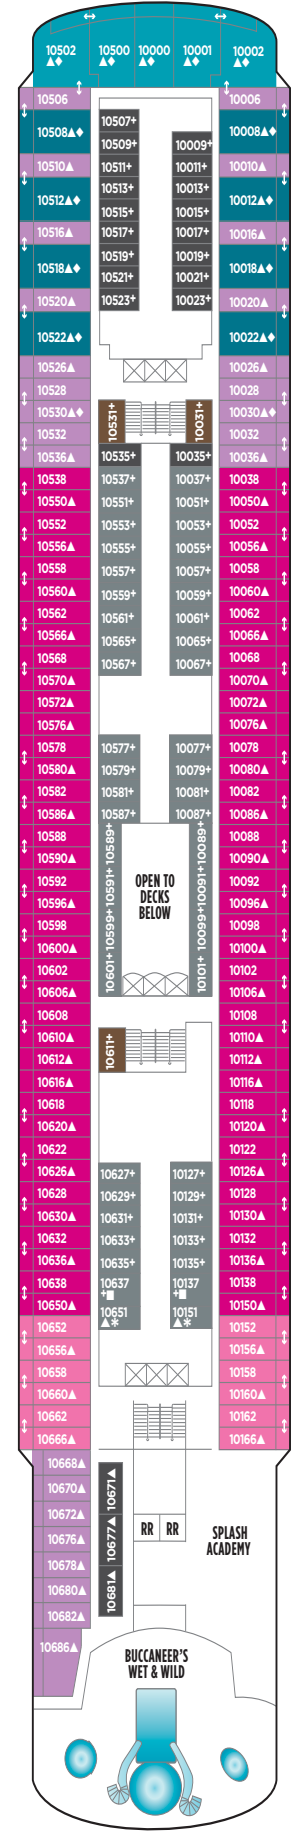

NORWEGIAN SPIRIT DECK PLANS

FEATURES

- 16 Dining Options/
13 Bars & Lounges
- 2 Swimming Pools*
1 Kids' Pool
- 5 Hot Tubs
- Casino
- Spa & Fitness Center
- Youth Centers

◆ Heated pool available

SYMBOL LEGEND

- Stateroom with facilities for the disabled (For information, contact Reservations)
- ↕ Connecting staterooms
- ◆ Stateroom with queen-size bed
- ▲ Third-person occupancy available
- + Third- and/or fourth-person occupancy available
- * Stateroom with two lower beds that cannot be pushed together
- ☒ Elevator
- RR Restroom

B3 BA BC I1 IA IC

SE SF B3 BA BC I2 IA ID

SB SG BB BD BX OA I1
I2 IA IB ID

DECK 9

O3 OA ID

DECK 8

DECK 7

OB OC OG I2 IE IF

DECK 6

OC OG I2 IE IF

DECK 5

O2 OF OG OX I2 IE
IF IX

DECK 4