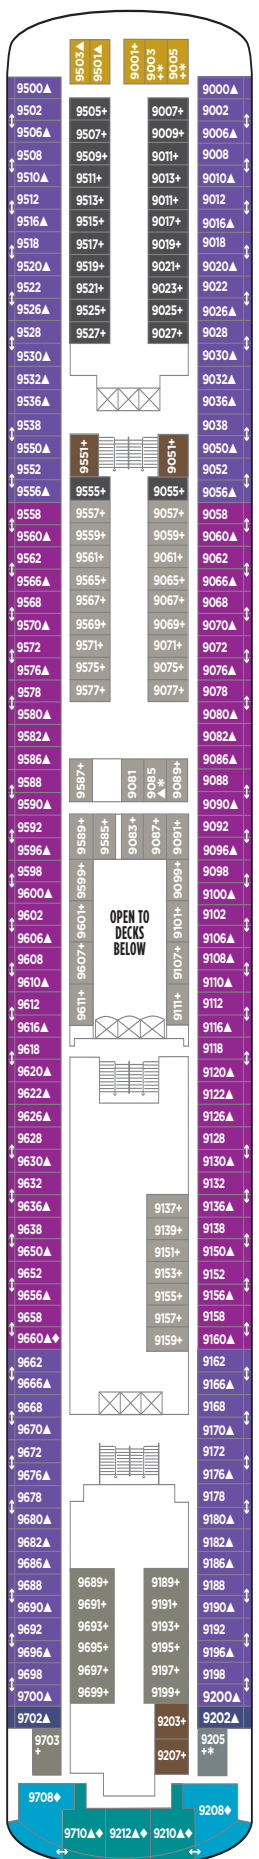

NORWEGIAN SPIRIT DECK PLANS

FEATURES

- 16 Dining Options/
13 Bars & Lounges
- 2 Swimming Pools*
1 Kids' Pool
- 5 Hot Tubs
- Casino
- Spa & Fitness Center
- Youth Centers

◆ Heated pool available

SYMBOL LEGEND

- Stateroom with facilities for the disabled (For information, contact Reservations)
- ↕ Connecting staterooms
- ◆ Stateroom with queen-size bed
- ▲ Third-person occupancy available
- + Third- and/or fourth-person occupancy available
- * Stateroom with two lower beds that cannot be pushed together
- ☒ Elevator
- RR Restroom

B3 BA BC I1 IA IC

SE SF B3 BA BC I2 IA ID

SB SG BB BD BX OA I1
I2 IA IB ID

DECK 9

O3 OA ID

DECK 8

DECK 7

OB OC OG I2 IE IF

DECK 6

OC OG I2 IE IF

DECK 5

O2 OF OG OX I2 IE
IF IX

DECK 4