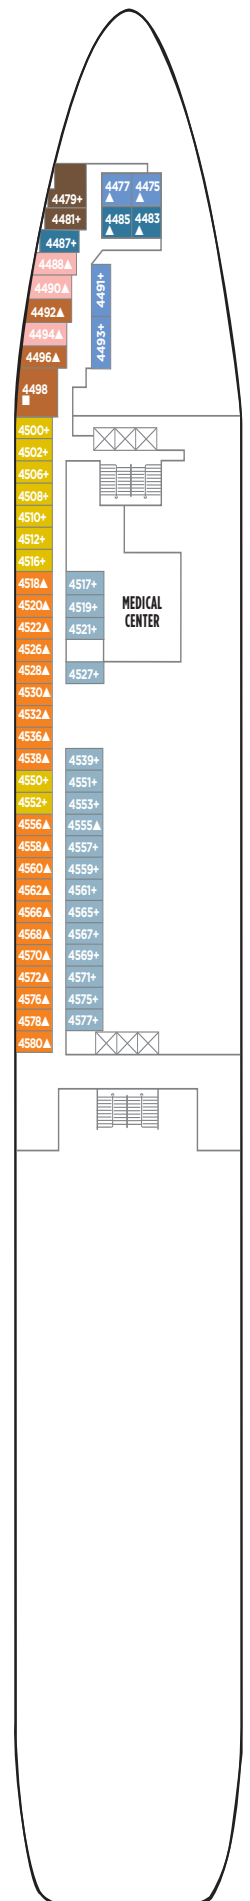

NORWEGIAN SPIRIT DECK PLANS

FEATURES

- 16 Dining Options/
13 Bars & Lounges
- 2 Swimming Pools*
1 Kids' Pool
- 5 Hot Tubs
- Casino
- Spa & Fitness Center
- Youth Centers

◆ Heated pool available

SYMBOL LEGEND

- Stateroom with facilities for the disabled (For information, contact Reservations)
- ↕ Connecting staterooms
- ◆ Stateroom with queen-size bed
- ▲ Third-person occupancy available
- + Third- and/or fourth-person occupancy available
- * Stateroom with two lower beds that cannot be pushed together
- ☒ Elevator
- RR Restroom

B3 BA BC I1 IA IC

SE SF B3 BA BC I2 IA ID

SB SG BB BD BX OA I1
I2 IA IB ID

DECK 9

O3 OA ID

DECK 8

DECK 7

OB OC OG I2 IE IF

DECK 6

OC OG I2 IE IF

DECK 5

O2 OF OG OX I2 IE
IF IX

DECK 4