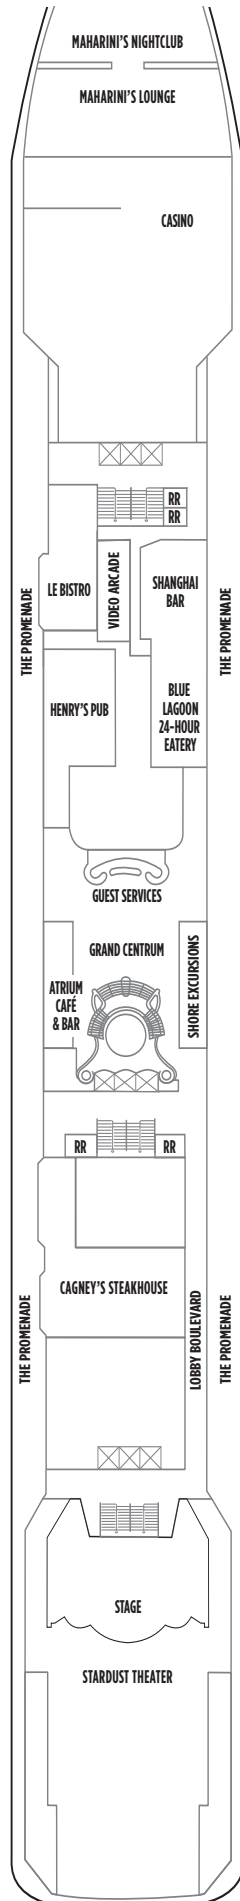

NORWEGIAN SPIRIT DECK PLANS

FEATURES

- 16 Dining Options/
13 Bars & Lounges
- 2 Swimming Pools*
1 Kids' Pool
- 5 Hot Tubs
- Casino
- Spa & Fitness Center
- Youth Centers

◆ Heated pool available

SYMBOL LEGEND

- Stateroom with facilities for the disabled (For information, contact Reservations)
- ↕ Connecting staterooms
- ◆ Stateroom with queen-size bed
- ▲ Third-person occupancy available
- + Third- and/or fourth-person occupancy available
- * Stateroom with two lower beds that cannot be pushed together
- ☒ Elevator
- RR Restroom

B3 BA BC I1 IA IC

SE SF B3 BA BC I2 IA ID

SB SG BB BD BX OA I1
I2 IA IB ID

DECK 9

O3 OA ID

DECK 8

DECK 7

OB OC OG I2 IE IF

DECK 6

OC OG I2 IE IF

DECK 5

O2 OF OG OX I2 IE
IF IX

DECK 4