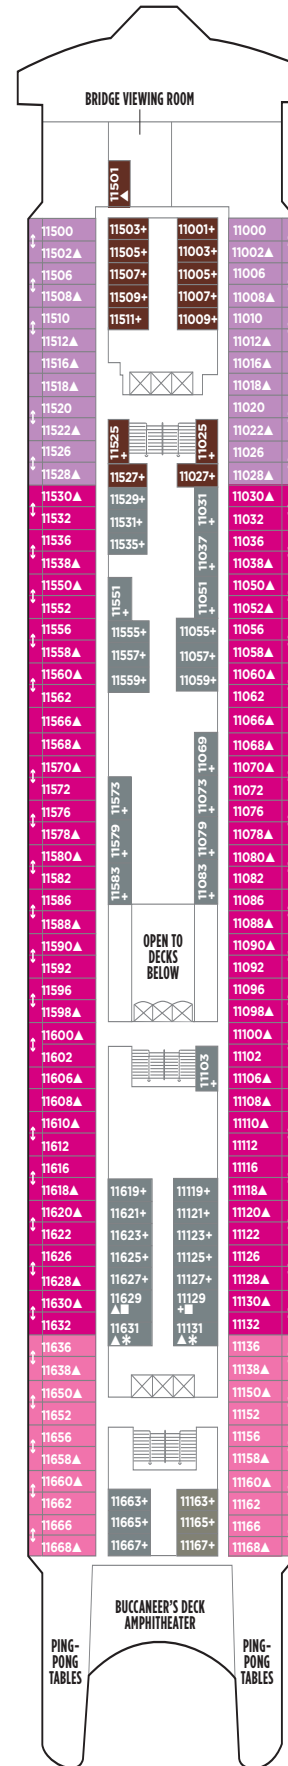

NORWEGIAN SPIRIT DECK PLANS

FEATURES

- 16 Dining Options/
13 Bars & Lounges
- 2 Swimming Pools*
1 Kids' Pool
- 5 Hot Tubs
- Casino
- Spa & Fitness Center
- Youth Centers

◆ Heated pool available

SYMBOL LEGEND

- Stateroom with facilities for the disabled (For information, contact Reservations)
- ↕ Connecting staterooms
- ◆ Stateroom with queen-size bed
- ▲ Third-person occupancy available
- + Third- and/or fourth-person occupancy available
- * Stateroom with two lower beds that cannot be pushed together
- ☒ Elevator
- RR Restroom

B3 BA BC I1 IA IC

SE SF B3 BA BC I2 IA ID

SB SG BB BD BX OA I1
I2 IA IB ID

DECK 9

O3 OA ID

DECK 8

DECK 7

OB OC OG I2 IE IF

DECK 6

OC OG I2 IE IF

DECK 5

O2 OF OG OX I2 IE
IF IX

DECK 4