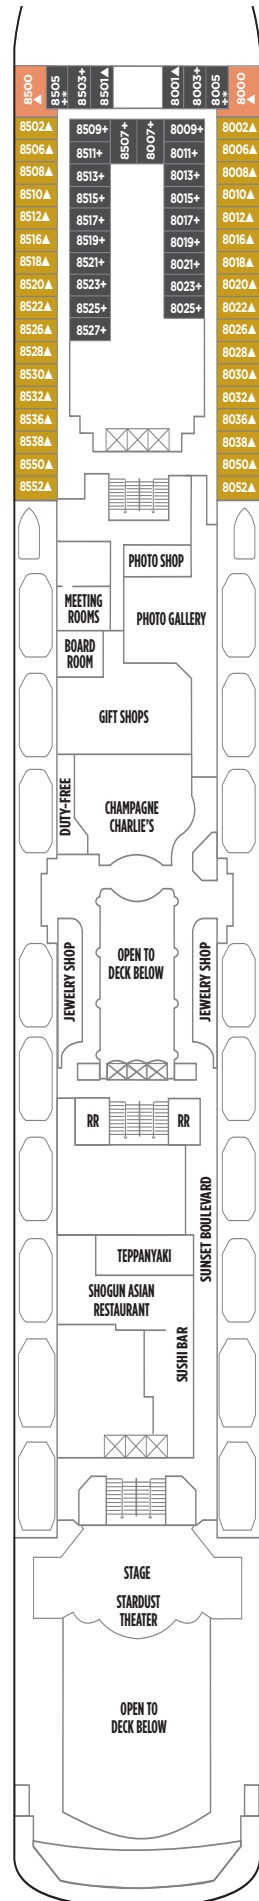

NORWEGIAN SPIRIT DECK PLANS

FEATURES

- 16 Dining Options/
13 Bars & Lounges
- 2 Swimming Pools*
1 Kids' Pool
- 5 Hot Tubs
- Casino
- Spa & Fitness Center
- Youth Centers

◆ Heated pool available

SYMBOL LEGEND

- Stateroom with facilities for the disabled (For information, contact Reservations)
- ↕ Connecting staterooms
- ◆ Stateroom with queen-size bed
- ▲ Third-person occupancy available
- + Third- and/or fourth-person occupancy available
- * Stateroom with two lower beds that cannot be pushed together
- ☒ Elevator
- RR Restroom

B3 BA BC I1 IA IC

SE SF B3 BA BC I2 IA ID

SB SG BB BD BX OA I1
I2 IA IB ID

DECK 9

O3 OA ID

DECK 8

DECK 7

OB OC OG I2 IE IF

DECK 6

OC OG I2 IE IF

DECK 5

O2 OF OG OX I2 IE
IF IX

DECK 4